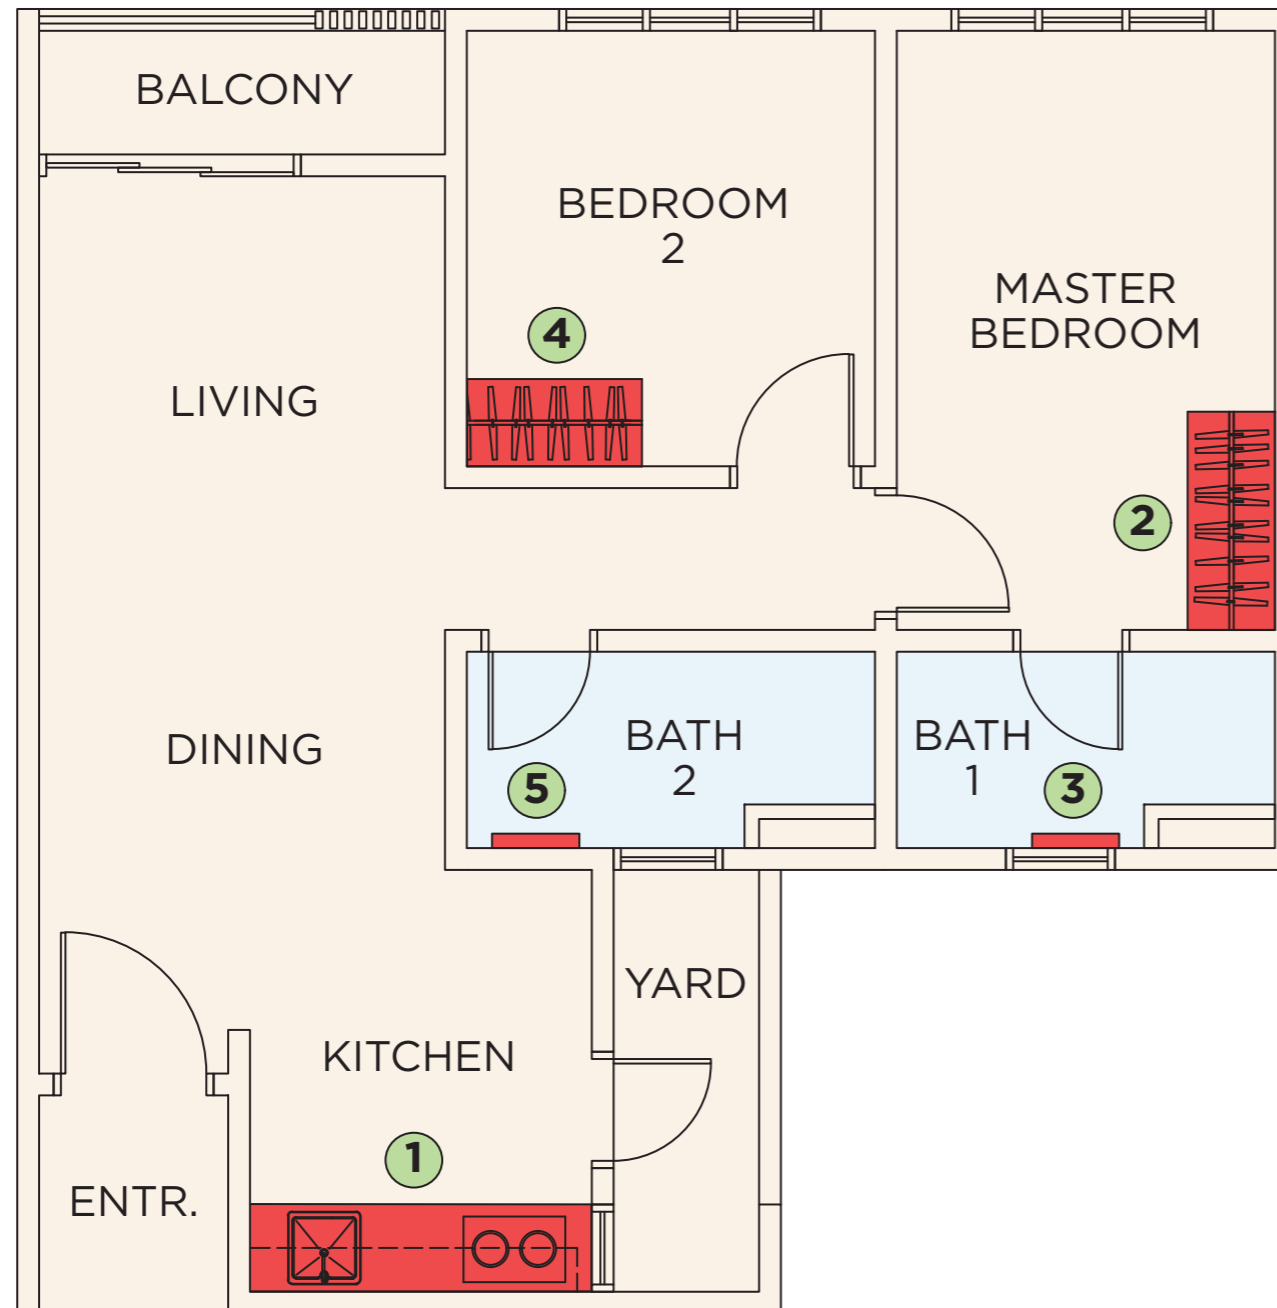

Type A

65.43 sq m
704.28 sq ft

2 Rooms

2 Baths

MBW BOULEVARD 1

TAMPOI

- 1 KITCHEN**
Kitchen Cabinet with Cooker Hood and Hob - 1 set
- 2 MASTER BEDROOM**
Built-in Wardrobe (1.5m Length) - 1 set
- 3 BATH 1**
Mirror Cabinet* - 1 set
- 4 BEDROOM 2**
Built-in Wardrobe (1.2m Length) - 1 set
- 5 BATH 2**
Mirror Cabinet* - 1 set

*Location shown is approximate only.

**Any models of furniture/electrical appliances provided are up to the vendor's discretion and do not form part of any contract or warranty.

Type B

77.93 sq m
838.83 sq ft

3 Rooms

2 Baths

NBW BOULEVARD 1

TAMPOI

- 1 KITCHEN**
Kitchen Cabinet with Cooker Hood and Hob - 1 set
- 2 MASTER BEDROOM**
Built-in Wardrobe (1.5m Length) - 1 set
- 3 BATH 1**
Mirror Cabinet* - 1 set
- 4 BEDROOM 2**
Built-in Wardrobe (1.2m Length) - 1 set
- 5 BEDROOM 3**
Built-in Wardrobe (1.2m Length) - 1 set
- 6 BATH 2**
Mirror Cabinet* - 1 set

*Location shown is approximate only.

**Any models of furniture/electrical appliances provided are up to the vendor's discretion and do not form part of any contract or warranty.

Type C

88.10 sq m
948.30 sq ft